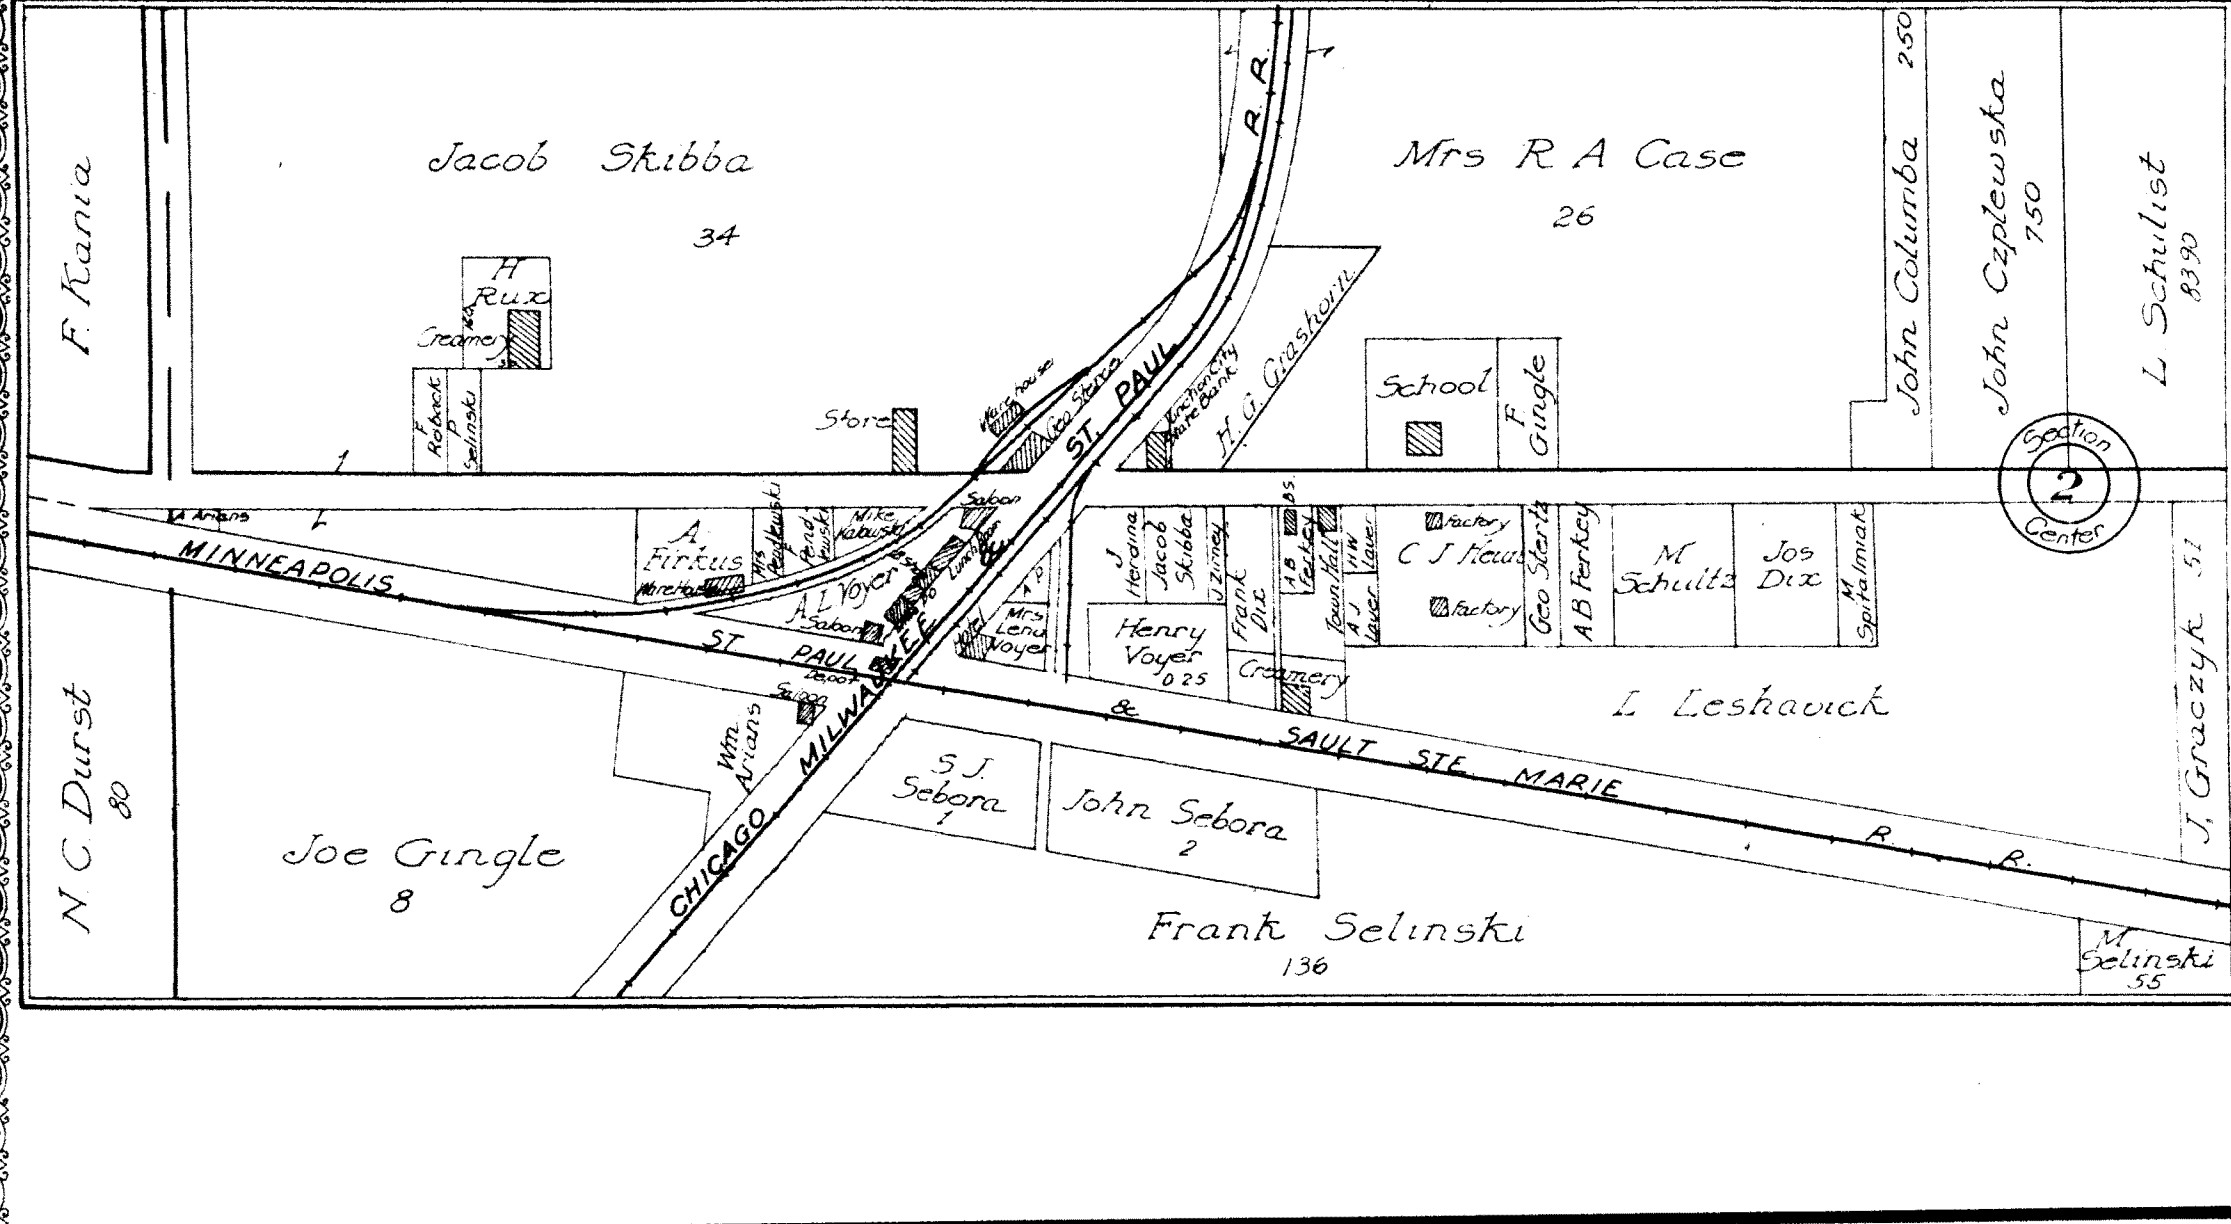

JUNCTION CITY

JUNCTION P.O.

Scale - 300ft. = 1 inch

CARSON TWP.

BUENA VISTA

TOWNSHIP

Scale 2 inches to 1 mile

Part of Township 22 North, Range 8 East and Township 22 North, Range 9 East of the 4th P. M.

PLOVER

GRANT TWP. PINE GROVE

LANARK TWP.