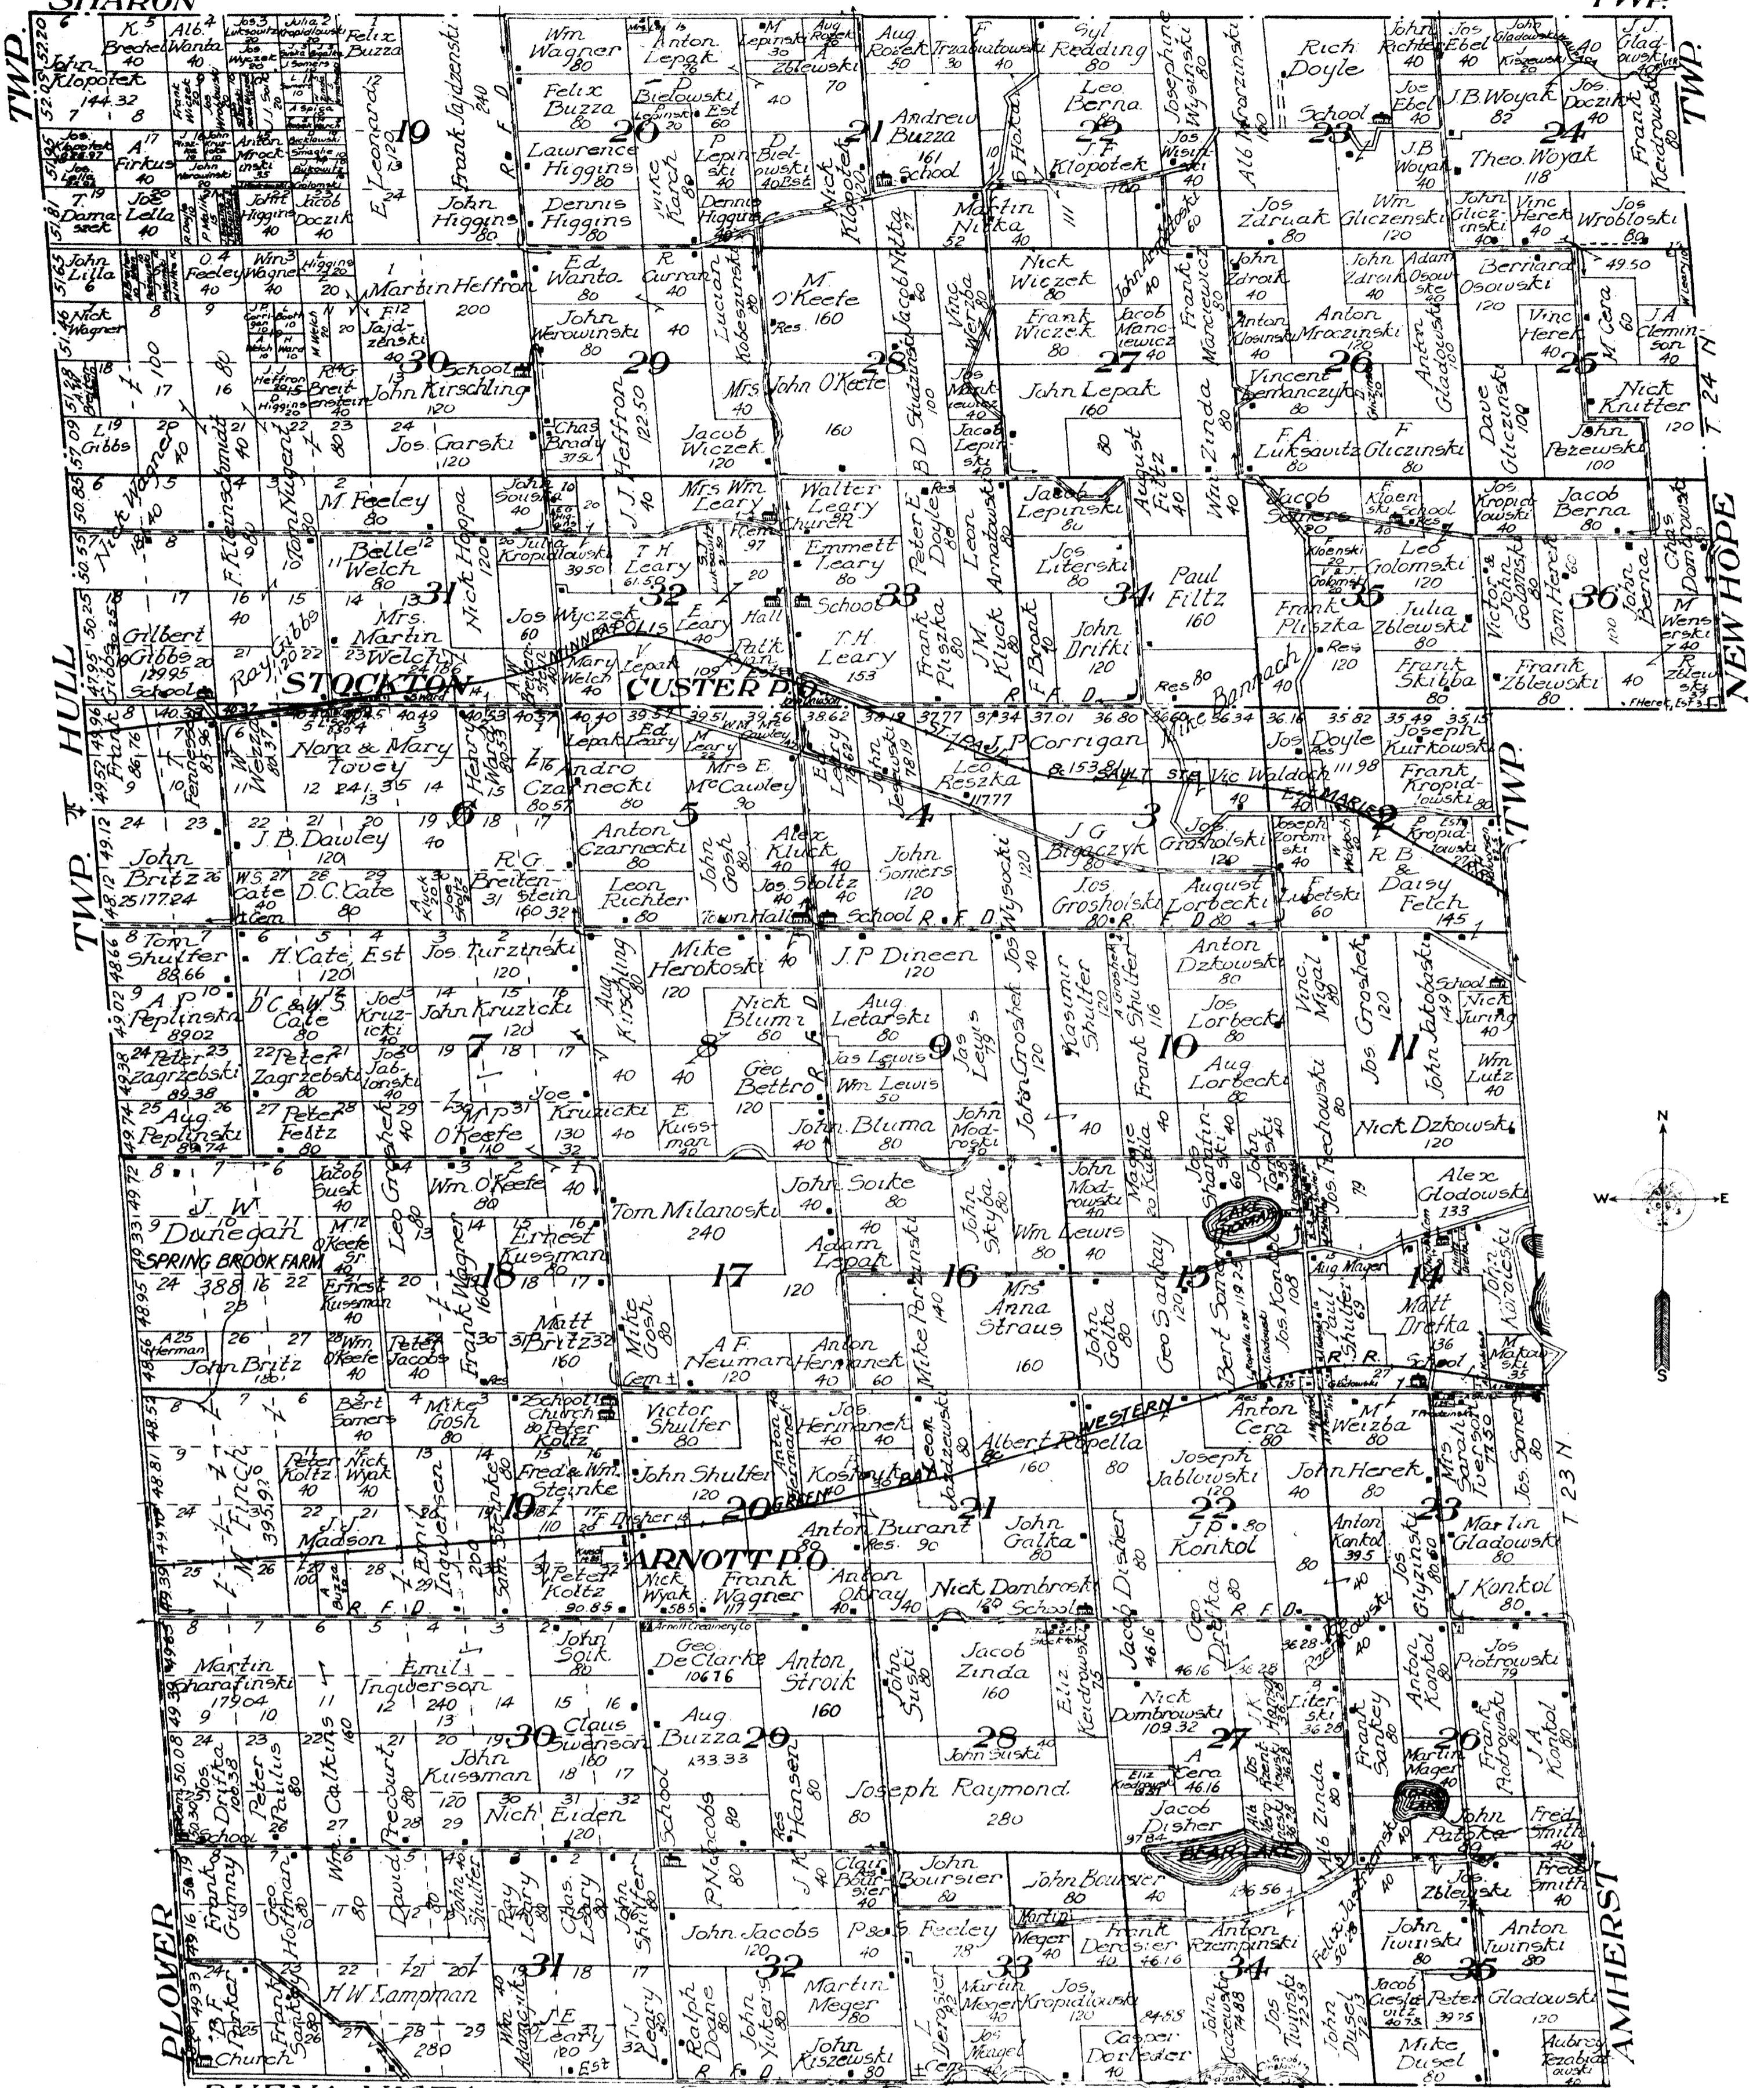

# MAP OF STOCKTON

TOWNSHIP

Scale 2 inches to 1 mile

Part of Townships 23 and 24 North, Range 9 East of the 4th P. M.

SHARON

TWP.

## CONANT RAPIDS

LOCATED IN SECTIONS 8 AND 9  
T. 23 N., R. 9 E. PLOVER TWP.

Scale 2000 feet to 1 inch

A. B. Redfield