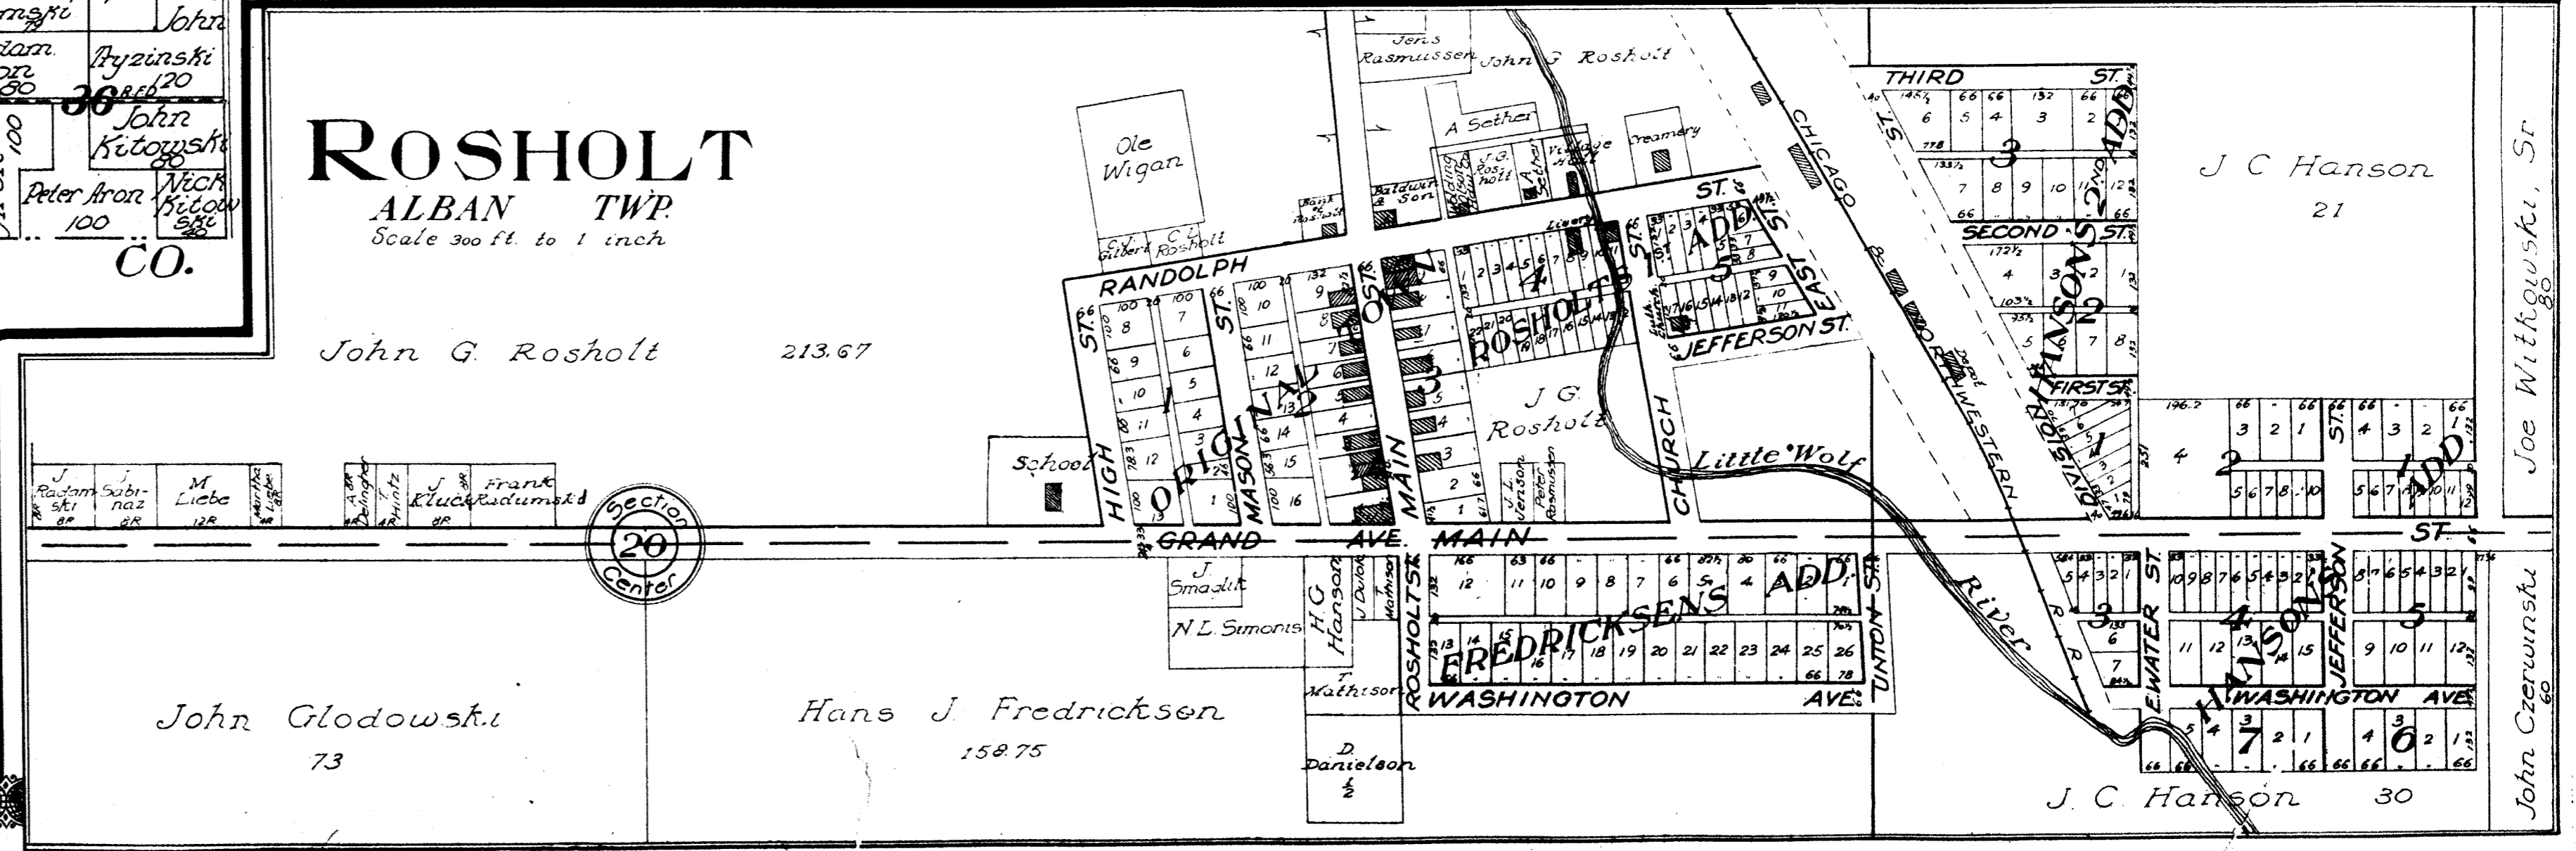

ROSHOLT
ALBAN TWP.
Scale 300 ft. to 1 inch.

Township 24 North, Range 6 East and Part of
Township 24 North, Range 7 East of the 4th P. M.

John Glodowski
73

Hans J. Fredrickson
158.75

J. C. Hanson
30

Joe Witkowski, Sr.
80